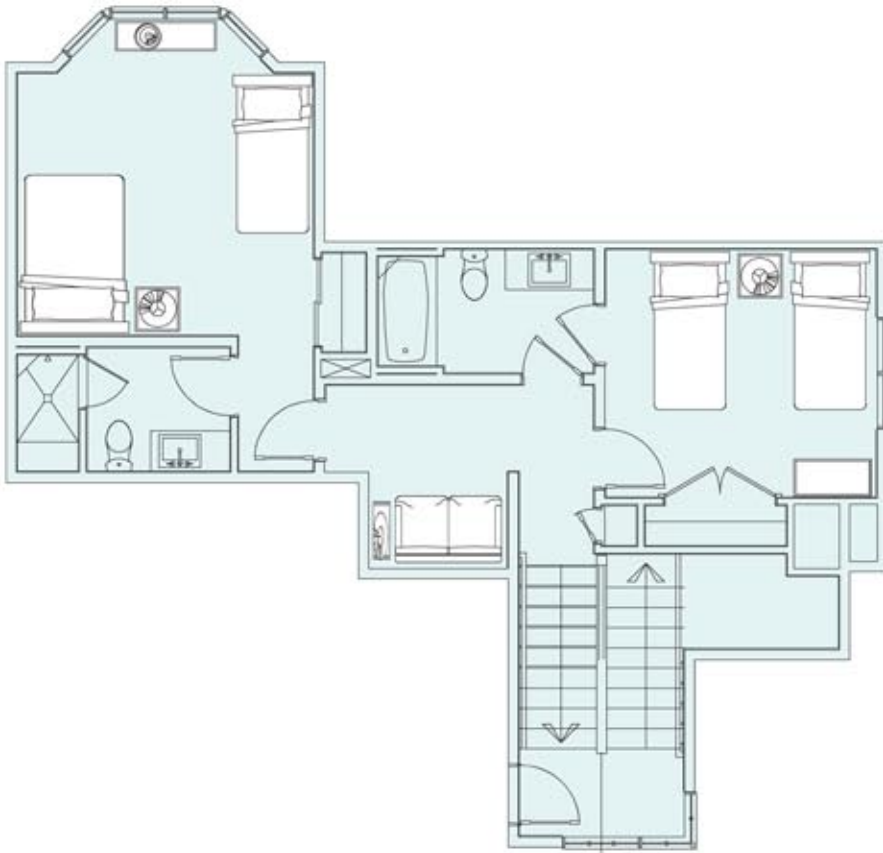

- Ski-In / Ski-Out
- 5 Bedroom / 5 Bath + Media Room
- 2-Car Garage
- Built to LEED (*Leadership in Energy & Environmental Design*) Greenbuilding Standards

RESIDENCE 5

RESIDENCE 5 / LOWER LEVEL
4,000 SQ.FT. TOTAL

- Ski-In / Ski-Out
- 5 Bedroom / 5 Bath + Media Room
- 2-Car Garage
- Built to LEED (*Leadership in Energy & Environmental Design*) Greenbuilding Standards

RESIDENCE 5 / MAIN LEVEL
4,000 SQ.FT. TOTAL

RESIDENCE 5