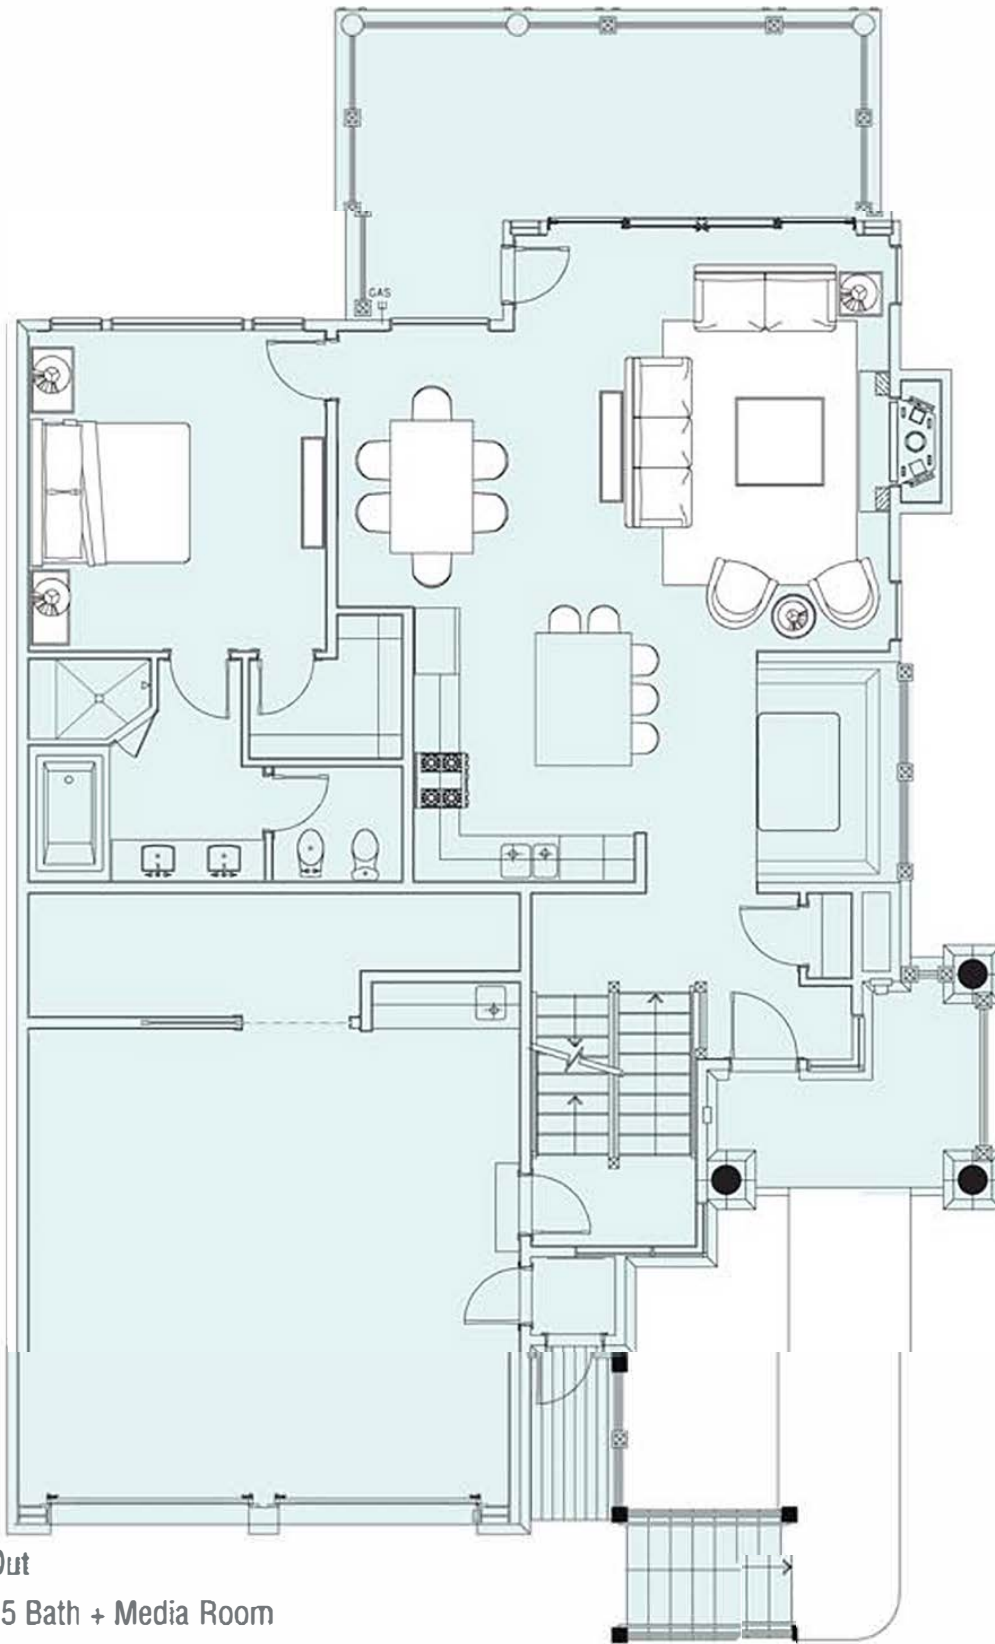

- Ski-In / Ski-Out
- 5 Bedroom / 5 Bath + Media Room
- 2-Car Garage
- Built to LEED (*Leadership in Energy & Environmental Design*) Greenbuilding Standards

RESIDENCE 5

RESIDENCE 5 / LOWER LEVEL
4,000 SQ.FT. TOTAL

- Ski-In / Ski-Out
- 5 Bedroom / 5 Bath + Media Room
- 2-Car Garage
- Built to LEED (*Leadership in Energy & Environmental Design*) Greenbuilding Standards

RESIDENCE 5 / MAIN LEVEL
4,000 SQ.FT. TOTAL

RESIDENCE 5